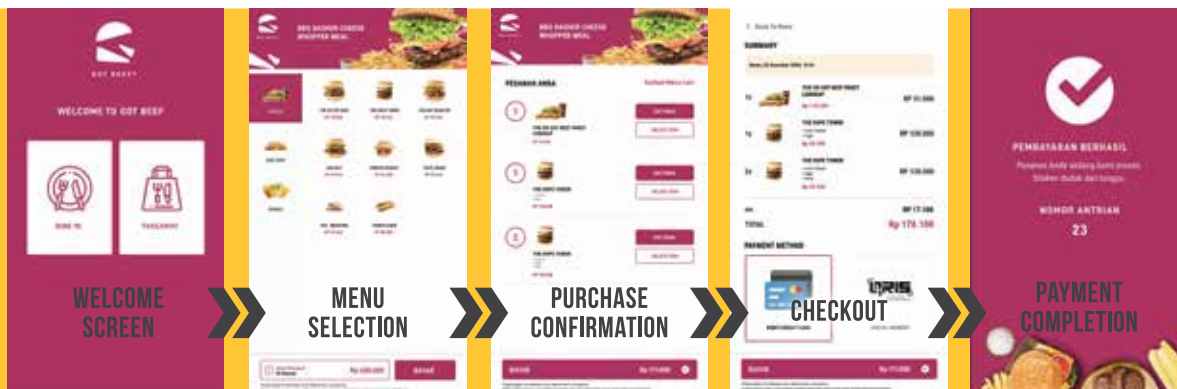

APP FLOW F&B KIOSK